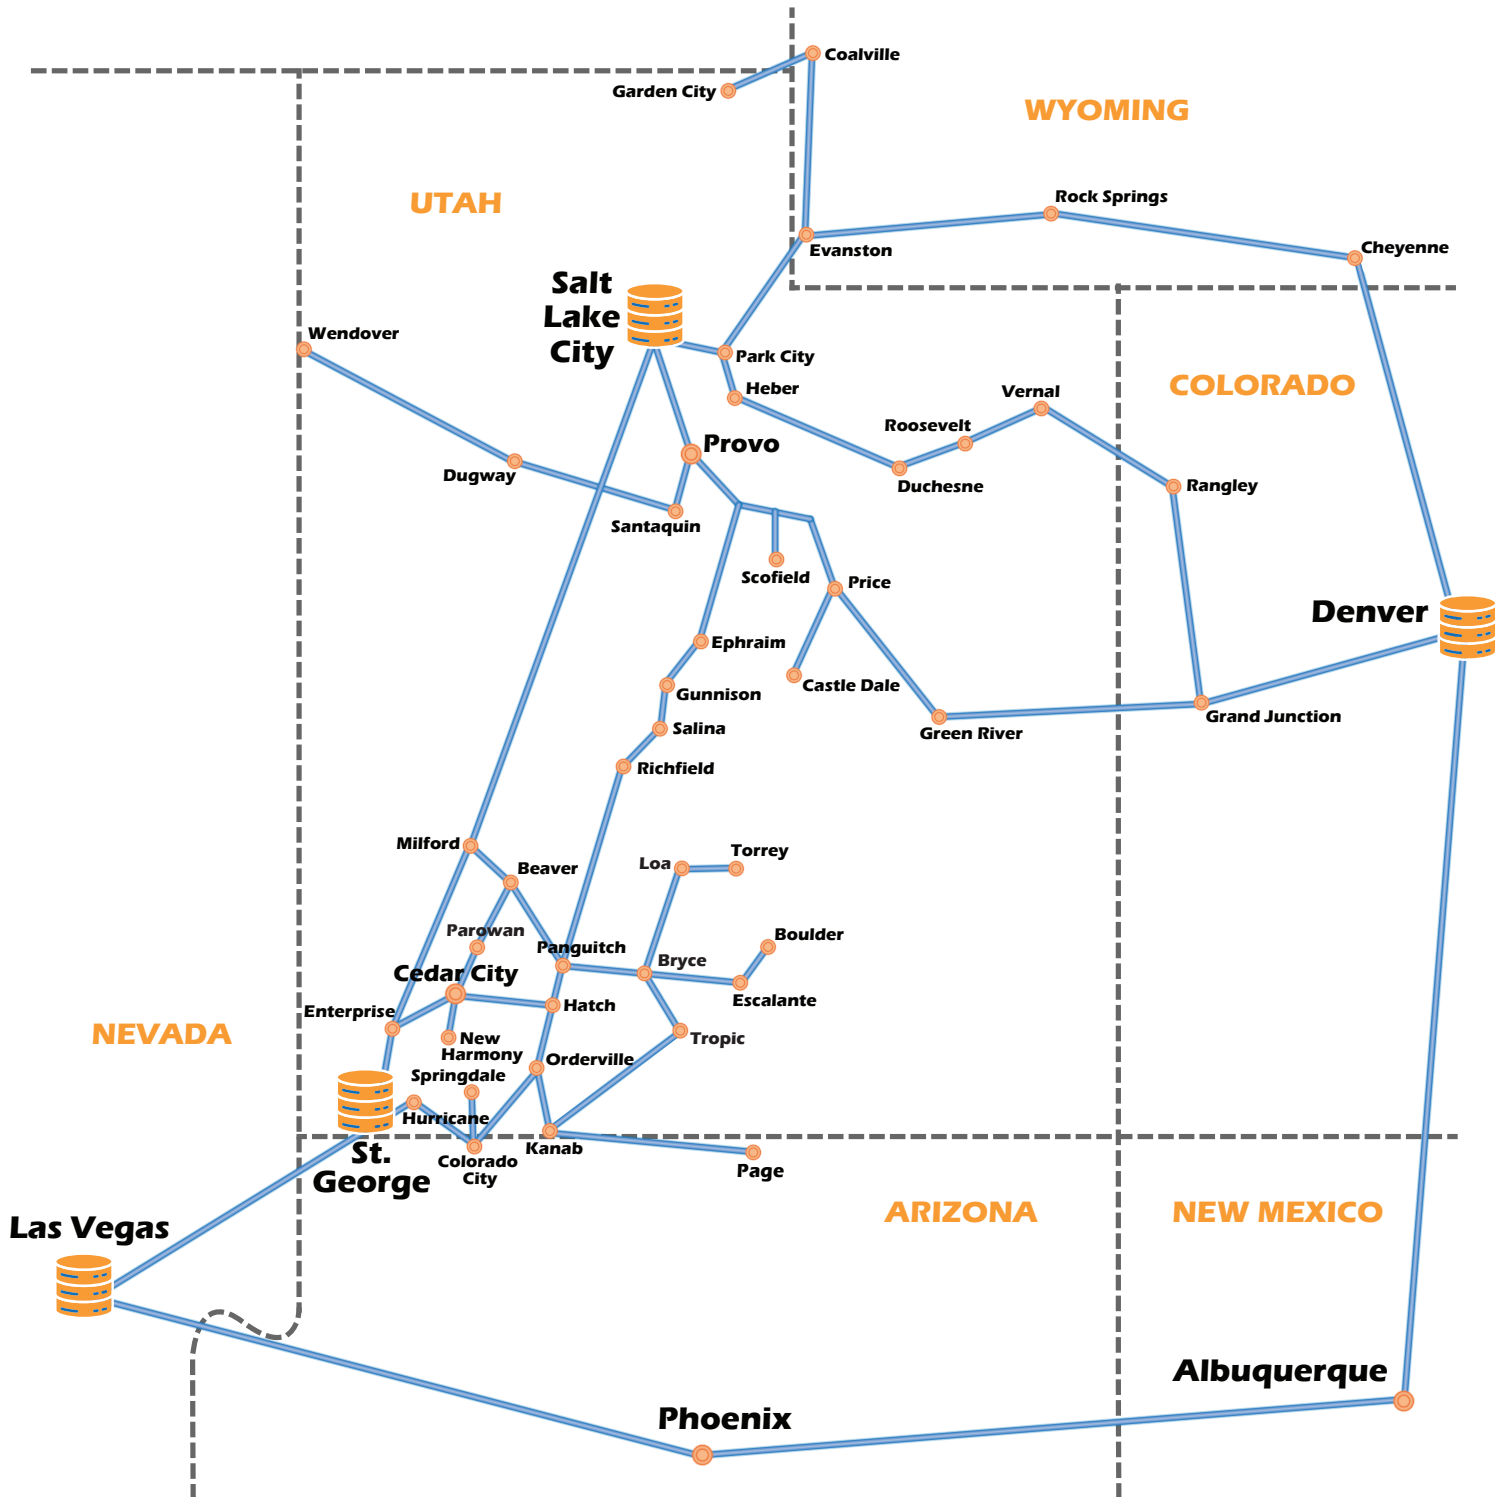

# Available SC Broadband Data Center Locations

- Denver, CO
- Las Vegas, NV
- St. George, UT
- Salt Lake City, UT

## FIBER ROUTE MAP

This is an overview fiber map and does not show every area where fiber is available. If you don't see a location you would like connectivity, please send us a request or call 435-263-0111.